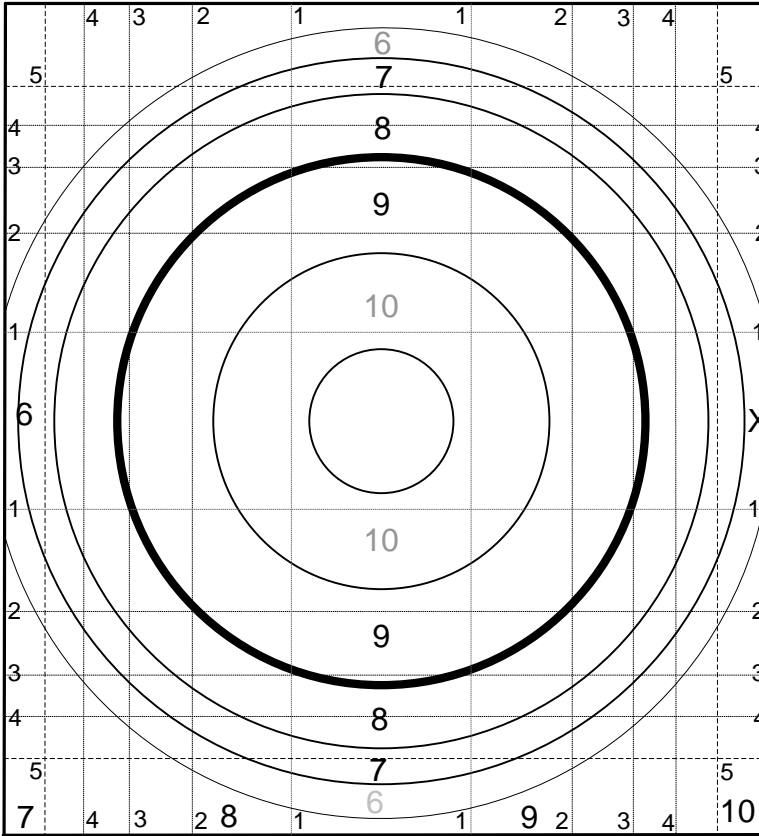

200 Yards Slow Fire

| | | | |
|-----------------------|---------|----------------|-------------------------------|
| Place | | Date | |
| Target No. | | Relay | |
| Time | | Time | |
| Rifle | | Ammunition | |
| Light Direction | | Wind Direction | |
| Temp | MPH | Mirage | Sight Picture |
| | | | |
| Elevation Zero | | Windage Zero | |
| Elevation Used | | Windage Used | |
| 0-1-T90% | SS1 | SS2 | 1 2 3 4 5 6 7 8 9 10 |
| Elevation | | | |
| Windage | | | |
| Call | | | |
| Value | | | |
| GRP 9/09/08 | SS3 | SS4 | 11 12 13 14 15 16 17 18 19 20 |
| Elevation | | | |
| Windage | | | |
| Call | | | |
| Value | | | |
| Reloading Information | | Sights | |
| Brass | Primers | E on | |
| Powder | Gr. Wt. | W on | |
| Bullet | OAL | Score | |
| TOTAL | | | |
| TOTAL | | | |