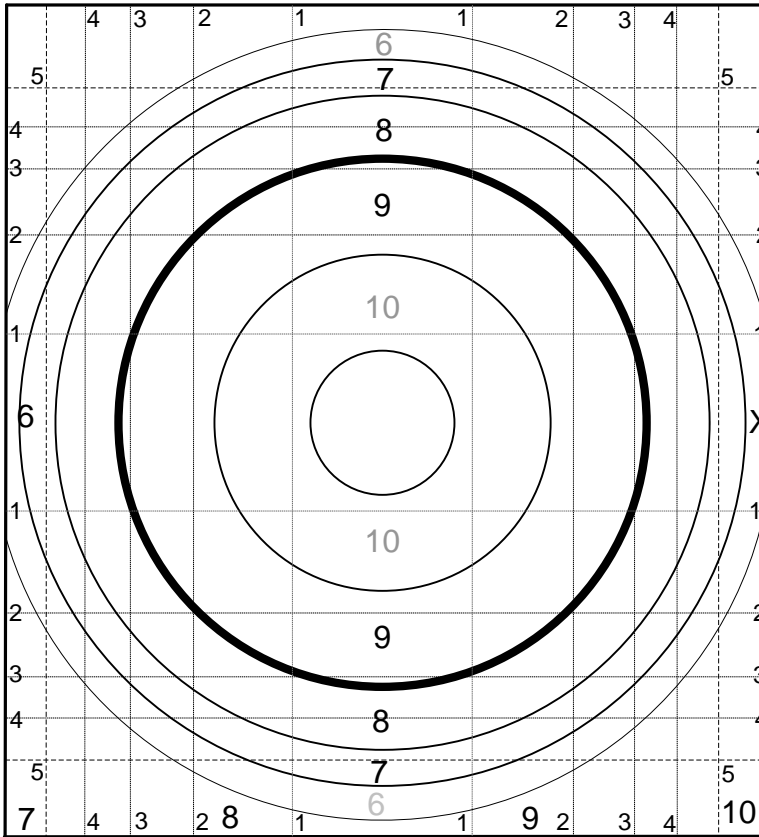

200 Yards Slow Fire

| | | | |
|-----------------------|---------|----------------|-------------------------------|
| Place | | Date | |
| Target No. | | Relay | |
| Time | | Time | |
| Rifle | | Ammunition | |
| Light Direction | | Wind Direction | |
| Temp | MPH | Mirage | Sight Picture |
| | | | |
| Elevation Zero | | Windage Zero | |
| Elevation Used | | Windage Used | |
| 0-1-T90% | SS1 | SS2 | 1 2 3 4 5 6 7 8 9 10 |
| Elevation | | | |
| Windage | | | |
| Call | | | |
| Value | | | |
| GRP 9/09/08 | SS3 | SS4 | 11 12 13 14 15 16 17 18 19 20 |
| Elevation | | | |
| Windage | | | |
| Call | | | |
| Value | | | |
| Reloading Information | | Sights | |
| Brass | Primers | E on | |
| Powder | Gr. Wt. | W on | |
| Bullet | OAL | Score | |
| TOTAL | | | |
| TOTAL | | | |